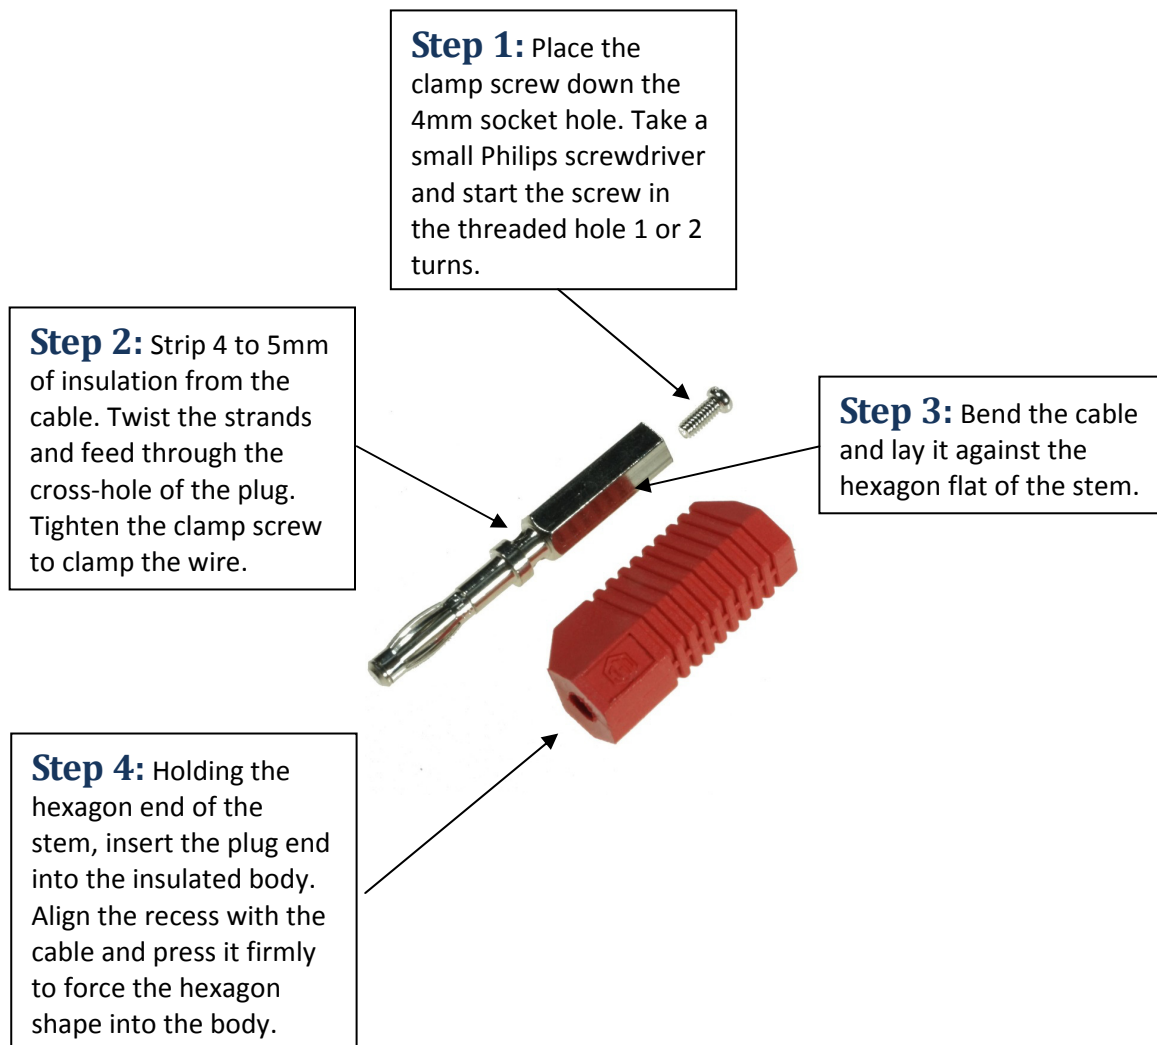

## **BANANA PLUGS – 4mm, stackable**

PA0208-001 /2 /3 /4 /5

The IEC Banana Plug is carefully designed to be one of the best stackable Banana Plugs in the world.

To clamp the wire to the plug using the screw clamp method:

*NOTE: IEC also supplies a variety of flexible cables with excellent banana plugs moulded to the cables. See our website for more details.*

**Designed in Australia by IEC**