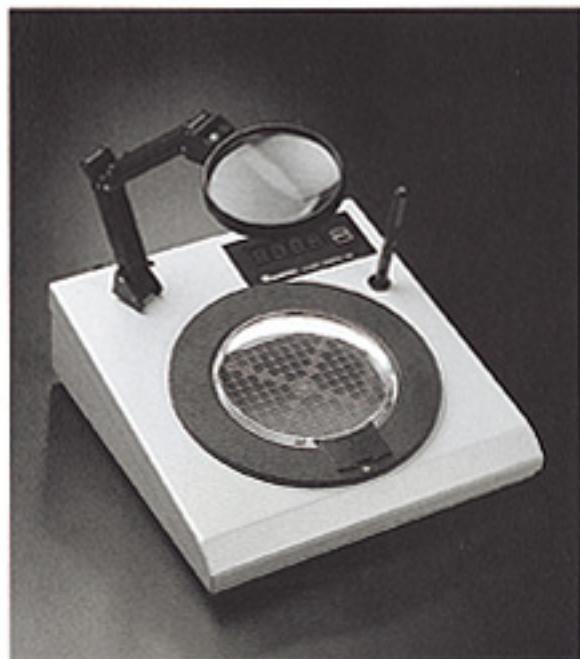

## Special Features:

- Built-in electronic register on deluxe model - operated by any pen.
- Pressure sensor system provides uniform sensitivity over the whole of the working field.
- A reset button provides immediate zeroing of the 4-digit counter.
- Flexible adjuster accepts 10cm to 15cm petri dishes.
- Adjustable focusing arm allows 1.5x standard lens to be raised or lowered up to your preference.
- Lens can be rotated 360° for ready access to petri plates.
- Background plate can be changed to white or black for easy counting.

# Colony Counter Model 570

Colony counter 570 is designed with all solid state circuitry, and the pressure sensor system provides uniform sensitivity over the whole of working field; suitable for counting bacteria growing on all agar contained in different size of petri dishes.

The model has adapted the latest electronic type ring-shaped lamp for its illuminating device. At a touch, the fluorescent tube lights up directly or indirectly over the entire petri plate surface for a steady, non-glare and quiet illumination; providing the operator the most comfortable working environment. The number of counts is capable of being registered to maximum of 4-digits i.e. 9999, and displayed on bright red LED. The adjustable focusing arm enables the magnifying glass to be placed at various angles of working position. The focusing arm can also accommodate lens of various magnitude.

## Specifications:

Working Principle :	Pressure sensor system provides uniform sensitivity over the whole of the working field
Readout :	4-digit bright red, 0.6 " LED display
Petri Dish Holder :	Accept 10cm to 15cm dish using flexible adjuster
Illumination :	Ring-shaped lamp provides direct or indirect illumination
Zero Reset Button :	Yes
Modes of Counting :	Marking pen counting (any pen), switch pen counting
Dimension :	30cm x 33cm x 10cm (W x D x H)
Power :	115 / 230 VAC, 50/60Hz
Net Weight :	5 Kgs